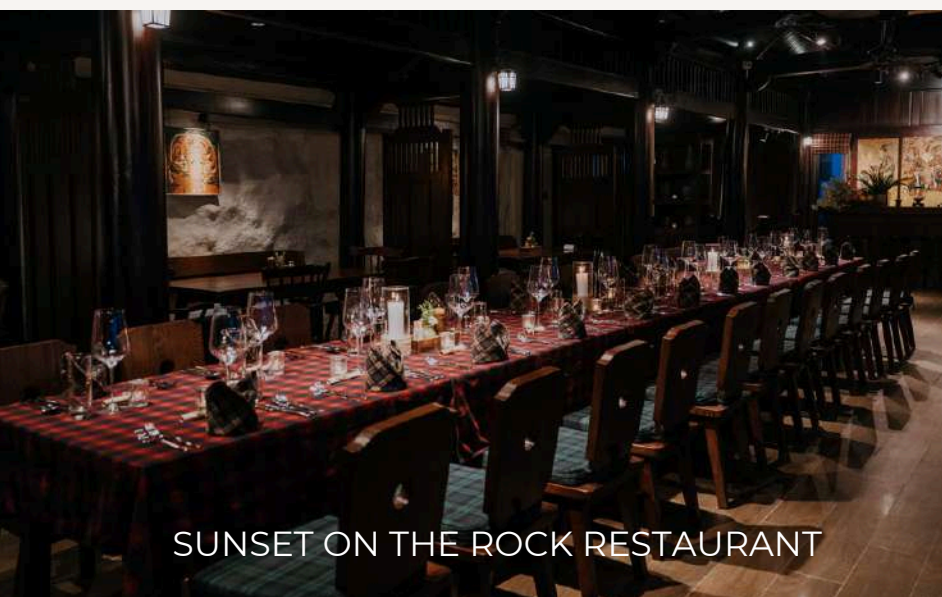

DINING BY THE VAELY RESTAURANT