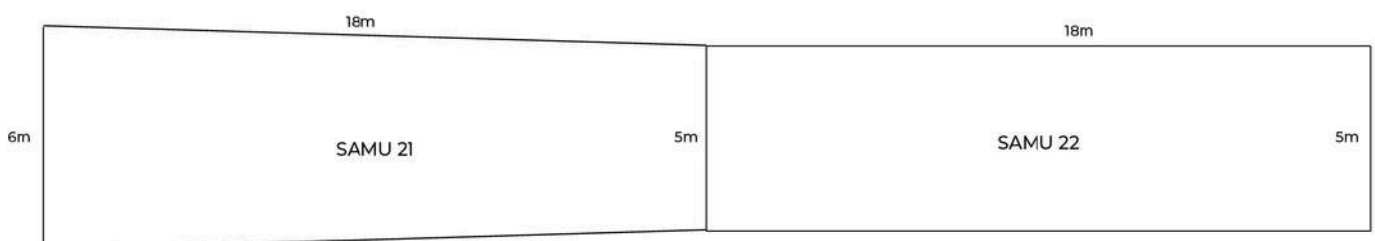

COURTYARD VILLA 21-22

U Shape (Stage)	Long Table (No stage)
40	60