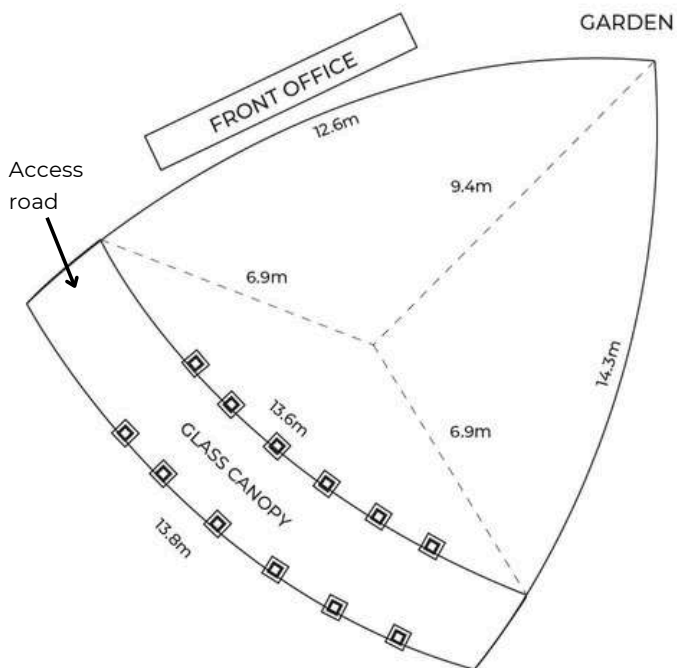

Table for 6 (Stage)	Long table (Stage)
60	40

BARREL COFFEE & BAR

The private stone court at Nest Castle is located in the heart of the service area. The design boasts a unique European style with concentric stone flooring, perfect for special party layouts.

Table for 6 (Stage)	Long Table (Stage)	Table for 6 (No stage)	Long Table (No stage)
60	60	80	80

FLAGSTONE COURTYARD (CHO QUE BBQ)

The stone court is modeled after a traditional highland market of the Northwest Vietnamese people. A BBQ buffet is served within these market stalls, with welcoming local staff attending to your needs.