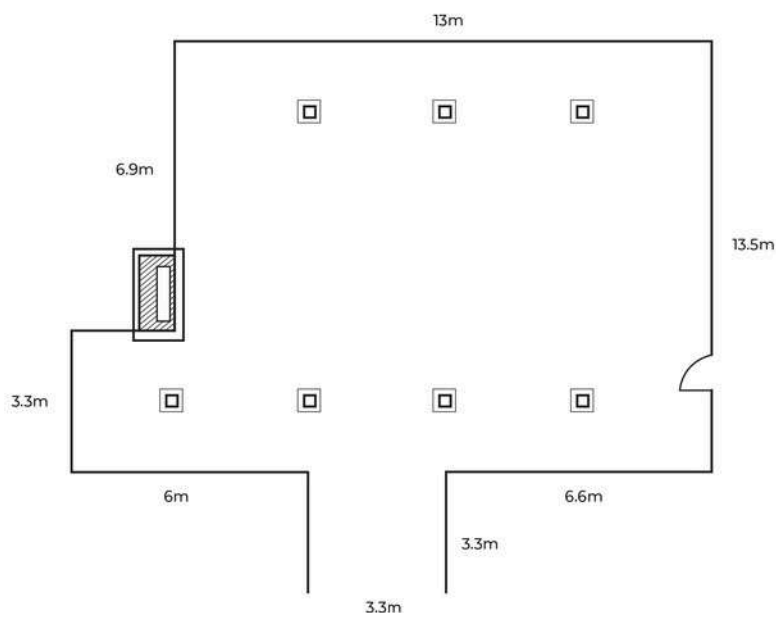

Perched on the second floor of the Nest Castle service area, this restaurant exudes a vibrant local character. Its wooden roof draws inspiration from the traditional stilted houses of ethnic minorities, while the lighting system is handcrafted from vibrant brocades and hand-woven jute by the Mong and Dao people, creating a warm and inviting ambiance.

Board room (Stage)	Table for six or eight (Stage)	U Shape	Board room (No stage)	Table for six or eight (No stage)
40	60	50	60	80