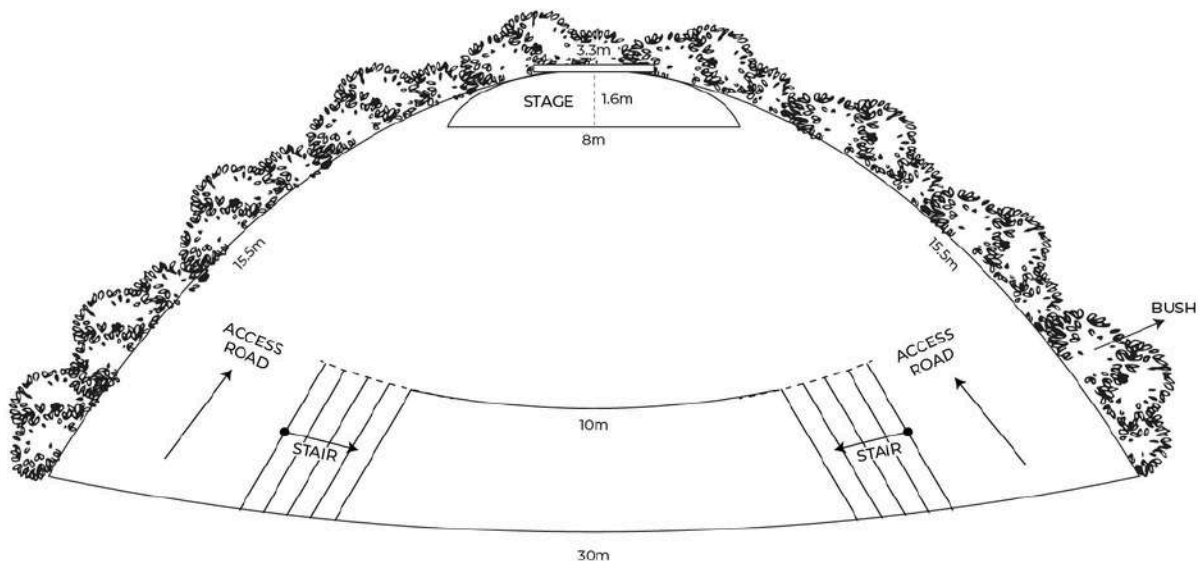

MAXIMUM GUEST CAPACITY FOR EACH VENUE

STT	Venue	Area	Maximum Guest Capacity	
			Wedding Ceremony	Wedding Reception
1	The Yard Cinema	250m ²	80	50
2	Barrel Coffee & Bar	80m ² 125m ² (skylight)	60	60
3	Cho Que BBQ	115,8m ²	80	60
4	NOJ Restaurant	185,4m ²	80	80

THE YARD CINEMA

Situated within the Nest Castle service area of Sapa Jade Hill Resort & Spa, The Yard Cinema beckons movie enthusiasts with its captivating panorama of Muong Hoa Valley and the charming Nest Villa.

Table for 6 (Stage)	Long table (Stage)
60	40

BARREL COFFEE & BAR

The private stone court at Nest Castle is located in the heart of the service area. The design boasts a unique European style with concentric stone flooring, perfect for special party layouts.