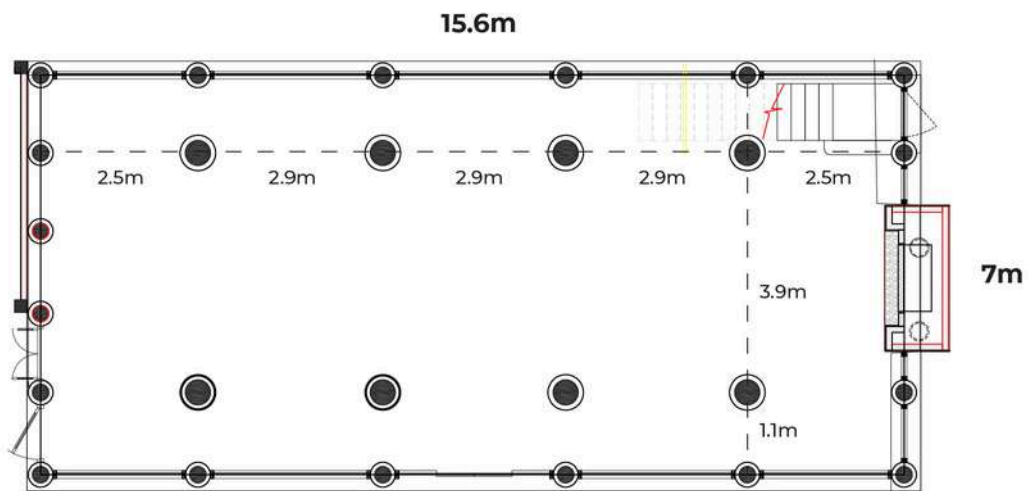

Table for 6 (Stage)	Long table (Stage)	Table for 6 (No stage)	Long table (No stage)
40	40	52	48