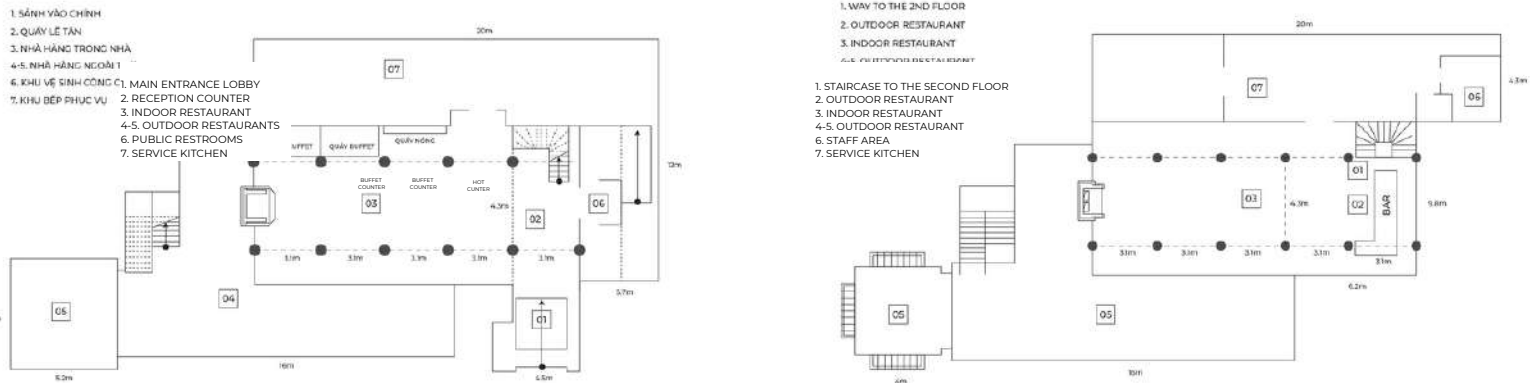

Table for 6 (Stage)	Long table (Stage)	Table for 6 (No stage)	Long table (No stage)
40	40	52	48

SUNSET ON THE ROCK RESTAURANT

Perched atop a hill, this restaurant provides an enchanting vantage point to witness the mesmerizing Sapa sunsets. With its sheltered indoor and patio spaces, it's an ideal setting for intimate wedding ceremonies and receptions of up to 30 guests.