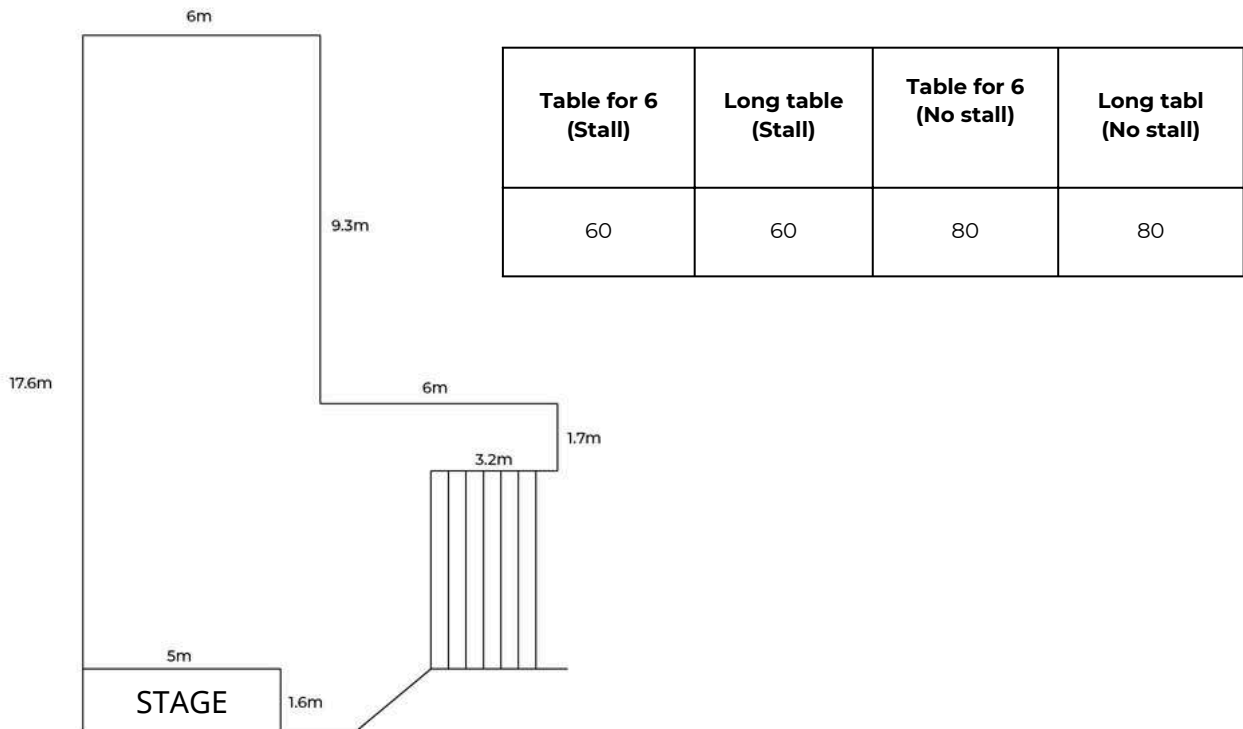

FLAGSTONE COURTYARD (CHO QUE BBQ)

The stone court is modeled after a traditional highland market of the Northwest Vietnamese people. A BBQ buffet is served within these market stalls, with welcoming local staff attending to your needs.