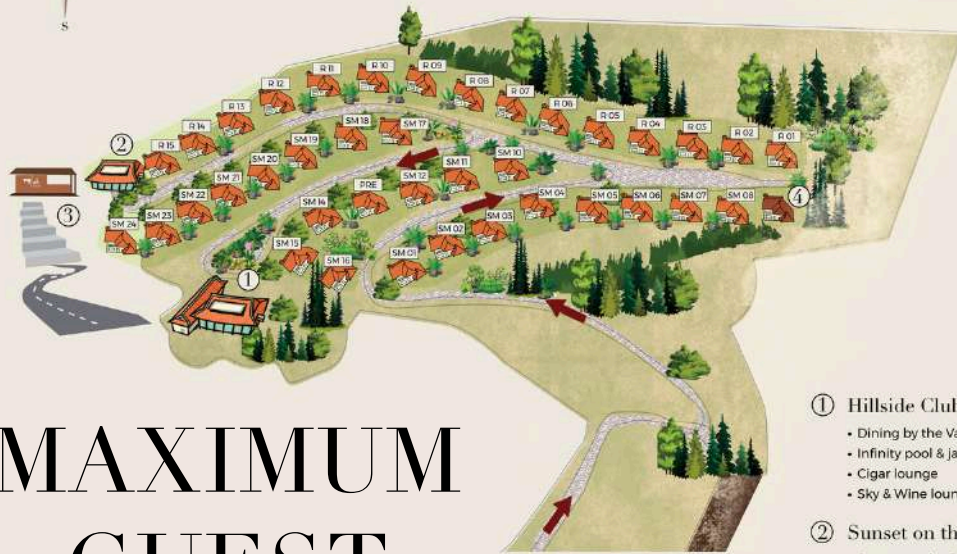

TUS DE LIAB RESTAURANT

- ① Hillside Club
  - Dining by the Valley Restaurant
  - Infinity pool & jacuzzi
  - Cigar lounge
  - Sky & Wine lounge
- ② Sunset on the Rock
  - Sunset on the Rock Restaurant
  - Woody bar
- ③ Tus De Liab Restaurant & Coffee
- ④ Healing Forest Spa

MAXIMUM GUEST CAPACITY FOR EACH VENUE

No.	Venue	Area	Maximum Guest Capacity	
			Wedding Ceremony	Wedding Reception
1	Tus De Liab Restaurant	350m2	80	80
2	Ville De Mont Infinity Pool	100m2	100	40
3	Dining by the Valley Restaurant	107m2	50	55
4	Sunset on the Rock (First Floor)	335m2	30	30
5	Sunset on the Rock (Second Floor)	330m2	65	60
6	Villa Garden (Courtyard Villa 7-8-9)	260m2	100	
7	Villa Garden (Courtyard Villa 22-23)	190m2	50	30