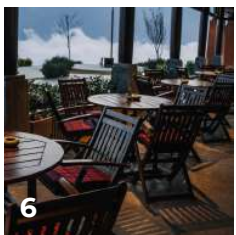

List	Quantity	Size (length*width*height)
X chair (6)	48	40*40*40 cm
Bench (7)	12	90*75 cm
Mixed chair (8)	2	135*40*30 cm
Short bench (9)	2	70*70*30 cm
Bench (10)	2	225*70*30 cm