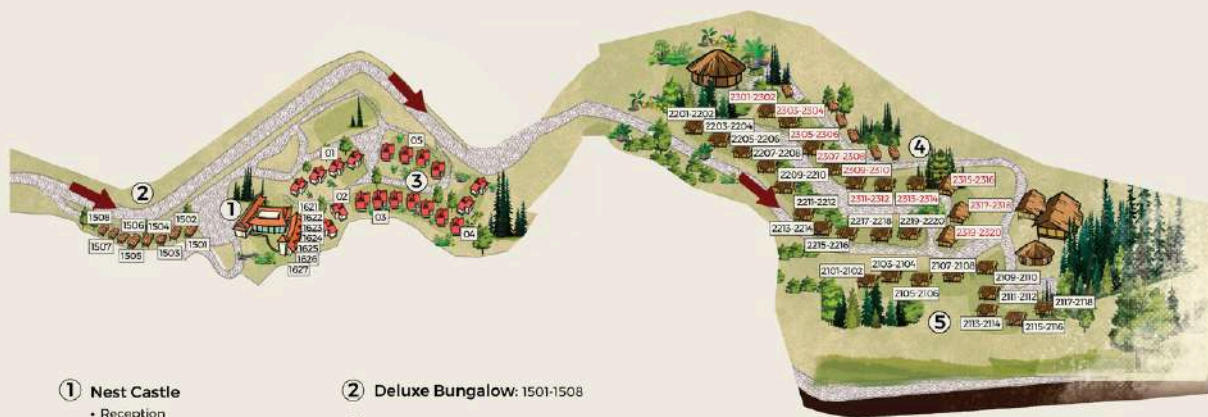

Sapa Jade Hill Resort & Spa Directory SƠ ĐỒ KHU NGHỈ DƯỠNG

- ① **Nest Castle**
    - Reception
    - NOJ Restaurant
    - The Lub Conference Room
    - Cho Que BBQ
    - Huab Spa
    - BARrel Coffee
    - Tus Dej Pool & Gym
    - Kids Club
  - ② **Deluxe Bungalow:** 1501-1508
  - ③ **Nest Villa:** Nest Villa 01-05
  - ④ **Bungalow Mountain View:** 2301-2320
  - ⑤ **Bungalow Panorama View:** 2101-2118, 2201-2220
2. **Deluxe Valley View:** 1621-1627

MAXIMUM GUEST CAPACITY FOR EACH VENUE

STT	Venue	Area	Maximum Guest Capacity	
			Wedding Ceremony	Wedding Reception
1	The Yard Cinema	250m²	80	50
2	Barrel Coffee & Bar	80m² 125m² (skylight)	60	60
3	Cho Que BBQ	115,8m²	80	60
4	NOJ Restaurant	185,4m²	80	80