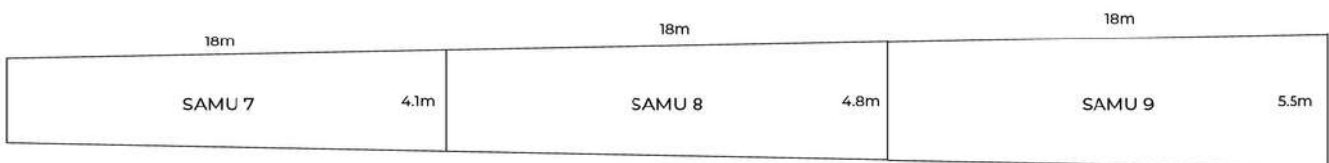

COURTYARD VILLA 7-8-9

U Shape (Stage)	Long Table (No stage)
60	80