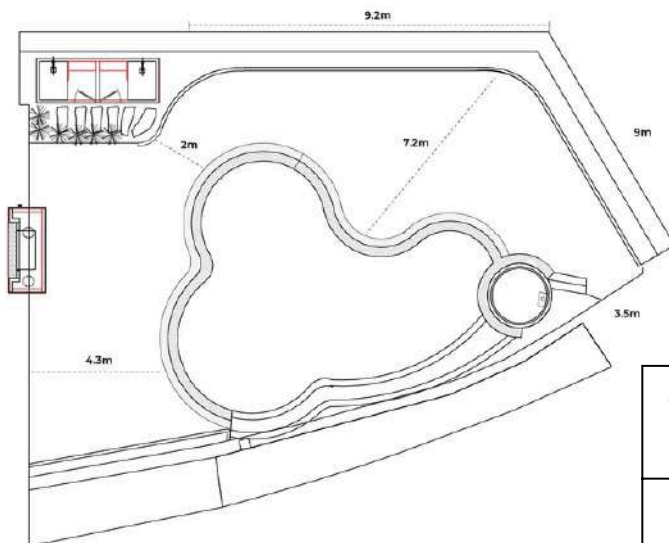

Wedding Ceremony (Round stage)	Wedding Ceremony (Stone steps)	Landing tread step	Total
40	60	32	132

Wedding Reception (Round stage)	Wedding Reception (Stone steps)	Landing tread step	Total
24	60	32	116

INFINITY POOL

Nestled beside Dining by the Valley restaurant, this spot boasts breathtaking views of the majestic terraced rice paddies.

Table for 6 (Stage)	Long Table (Stage)	Both pool deck and wooden platform
60	60	100

Frist Floor	Second Floor	Outdoor area (1st floor)	Outdoor area (2nd floor)
60	40	20	20

VILLA GARDEN

Nestled in front of the villa, the garden offers an enchanting view of the lush green pine forest, providing an intimate and secluded setting for private weddings. Guests can easily stroll from the villa to the ceremony location.

TABLES AND CHAIRS

SUNSET ON THE ROCK RESTAURANT

List	Quantity	Size (length*width*height)
Long table (1)	84	45*45*40 cm
Round table (2)	3	190*50*40 cm
Square table (3)	30	80*80*75 cm
Long table (4)	3	160*80*75 cm
Short table (5)	5	80*40*30 cm