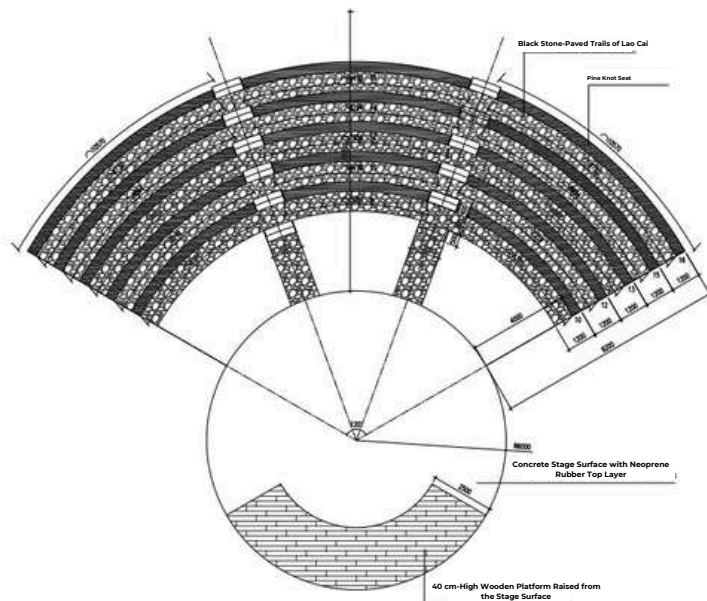

Wedding Ceremony (Round stage)	Wedding Ceremony (Stone steps)	Landing tread step	Total
40	60	32	132

Wedding Reception (Round stage)	Wedding Reception (Stone steps)	Landing tread step	Total
24	60	32	116